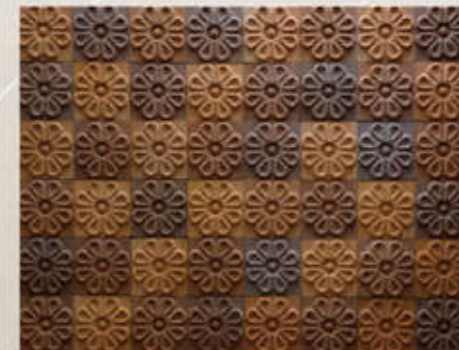

NAME : MODEL III
CODE : M229
DIMENSIONS : 100 × 100 × 25

DECORATIVE

BRICKS GROUP

NAME : MODEL I
CODE : M266
DIMENSIONS: 100 × 100 × 25

DECORATIVE

BRICKS GROUP

NAME : NILOOFARI
CODE : NI265
DIMENSIONS : 100 × 100 × 25

DECORATIVE

BRICKS GROUP

NAME : HASIRI
CODE : HA267
DIMENSIONS : 100 × 100 × 25

DECORATIVE

BRICKS GROUP

NAME : ATNG05
CODE : A139
DIMENSIONS: 55 × 220-30

DECORATIVE

BRICKS GROUP