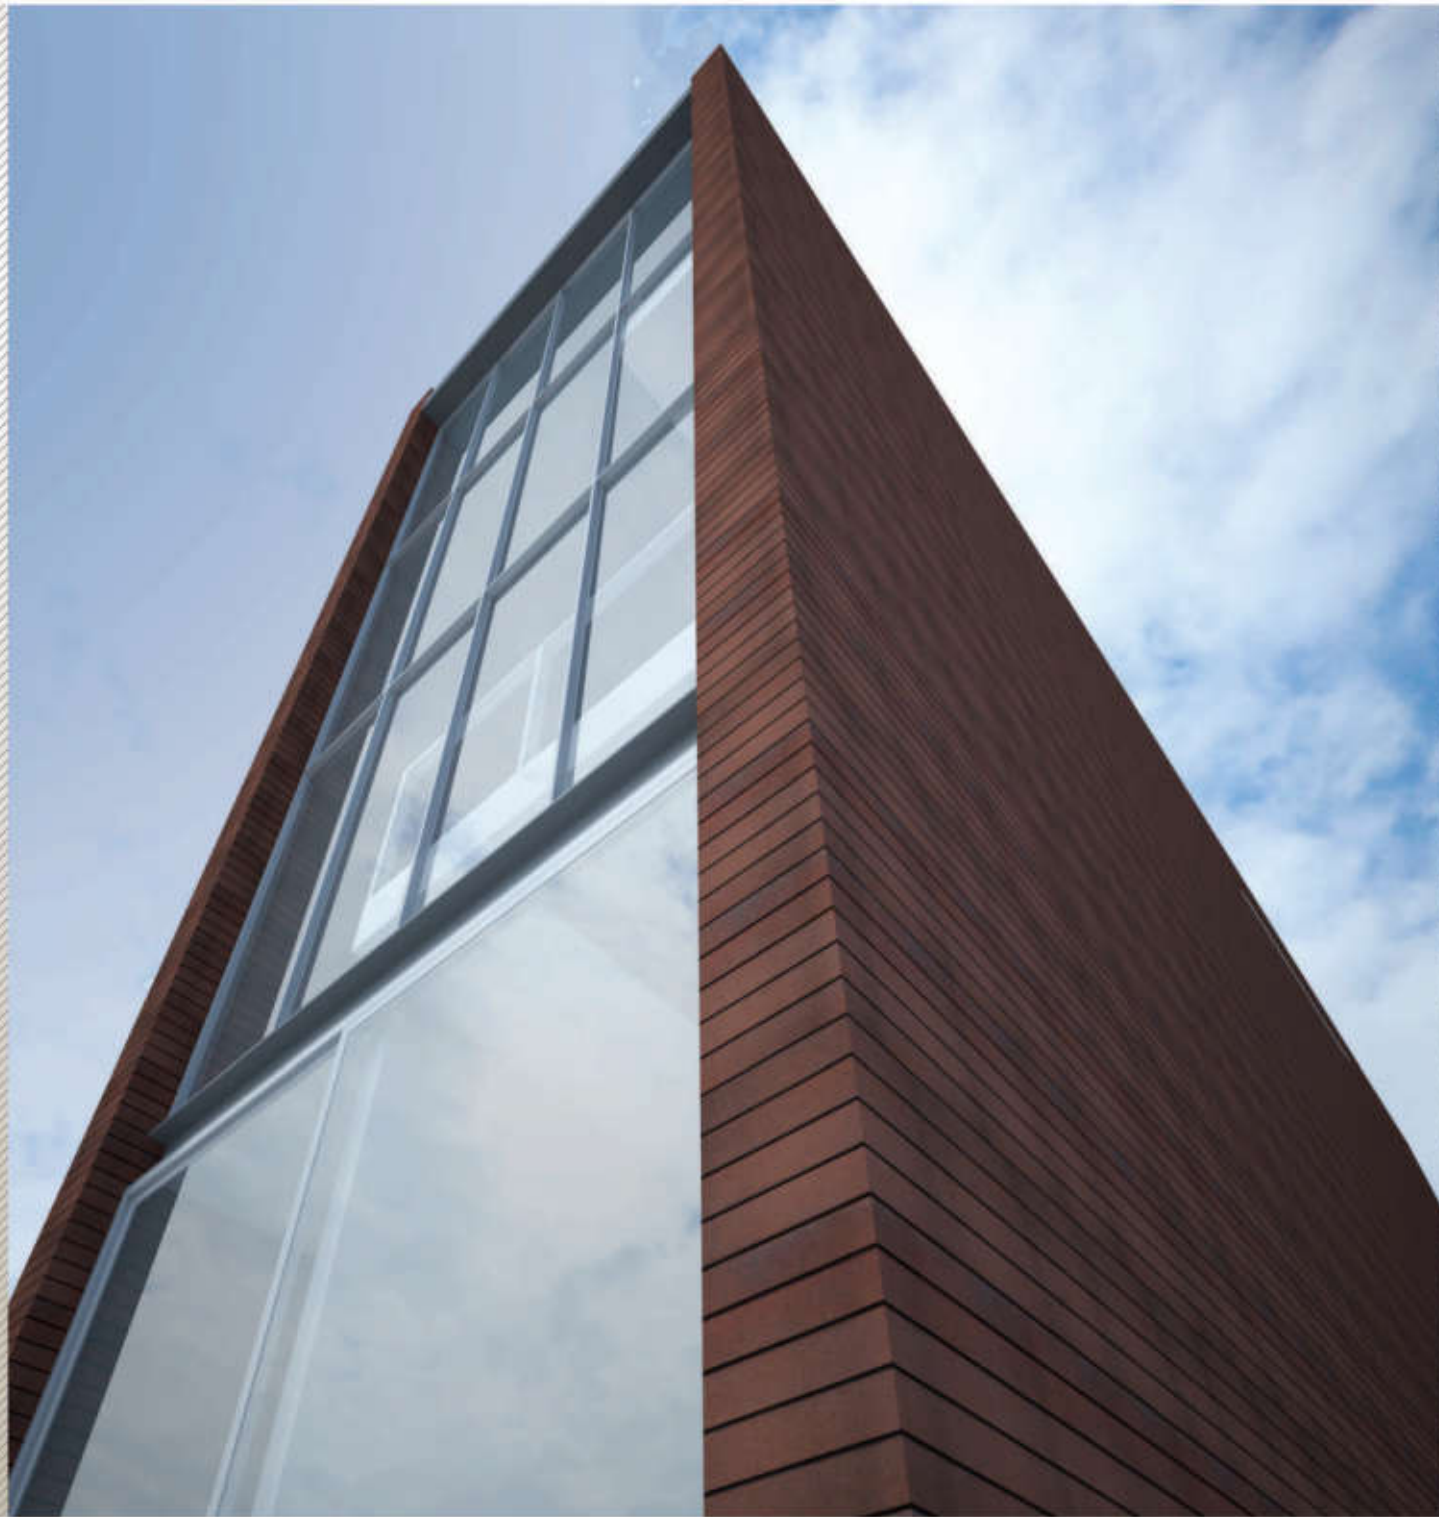

TILE
BRICKS GROUP

NAME : W4-WRBEIGE
CODE : W4R291
DIMENSIONS: 40 × 40 × 25

TILE

BRICKS GROUP

NAME : W4-WRSILVER
CODE : W4R294
DIMENSIONS: 40×400×25

TILE

BRICKS GROUP

NAME : W4-WRZGH
CODE : W4R297
DIMENSIONS: 40×400×25