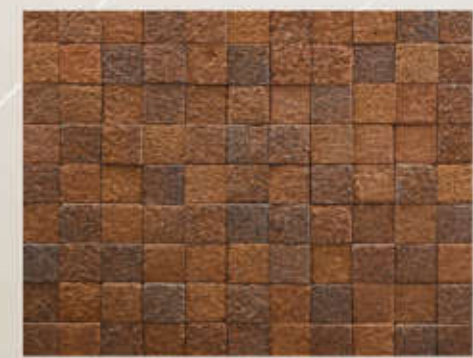

RUSTIC

BRICKS GROUP

NAME : RNB
CODE : R351
DIMENSIONS: 70×70×27

RUSTIC

BRICKS GROUP

NAME : RNR
CODE : R350
DIMENSIONS: 70×70×27

RUSTIC

BRICKS GROUP