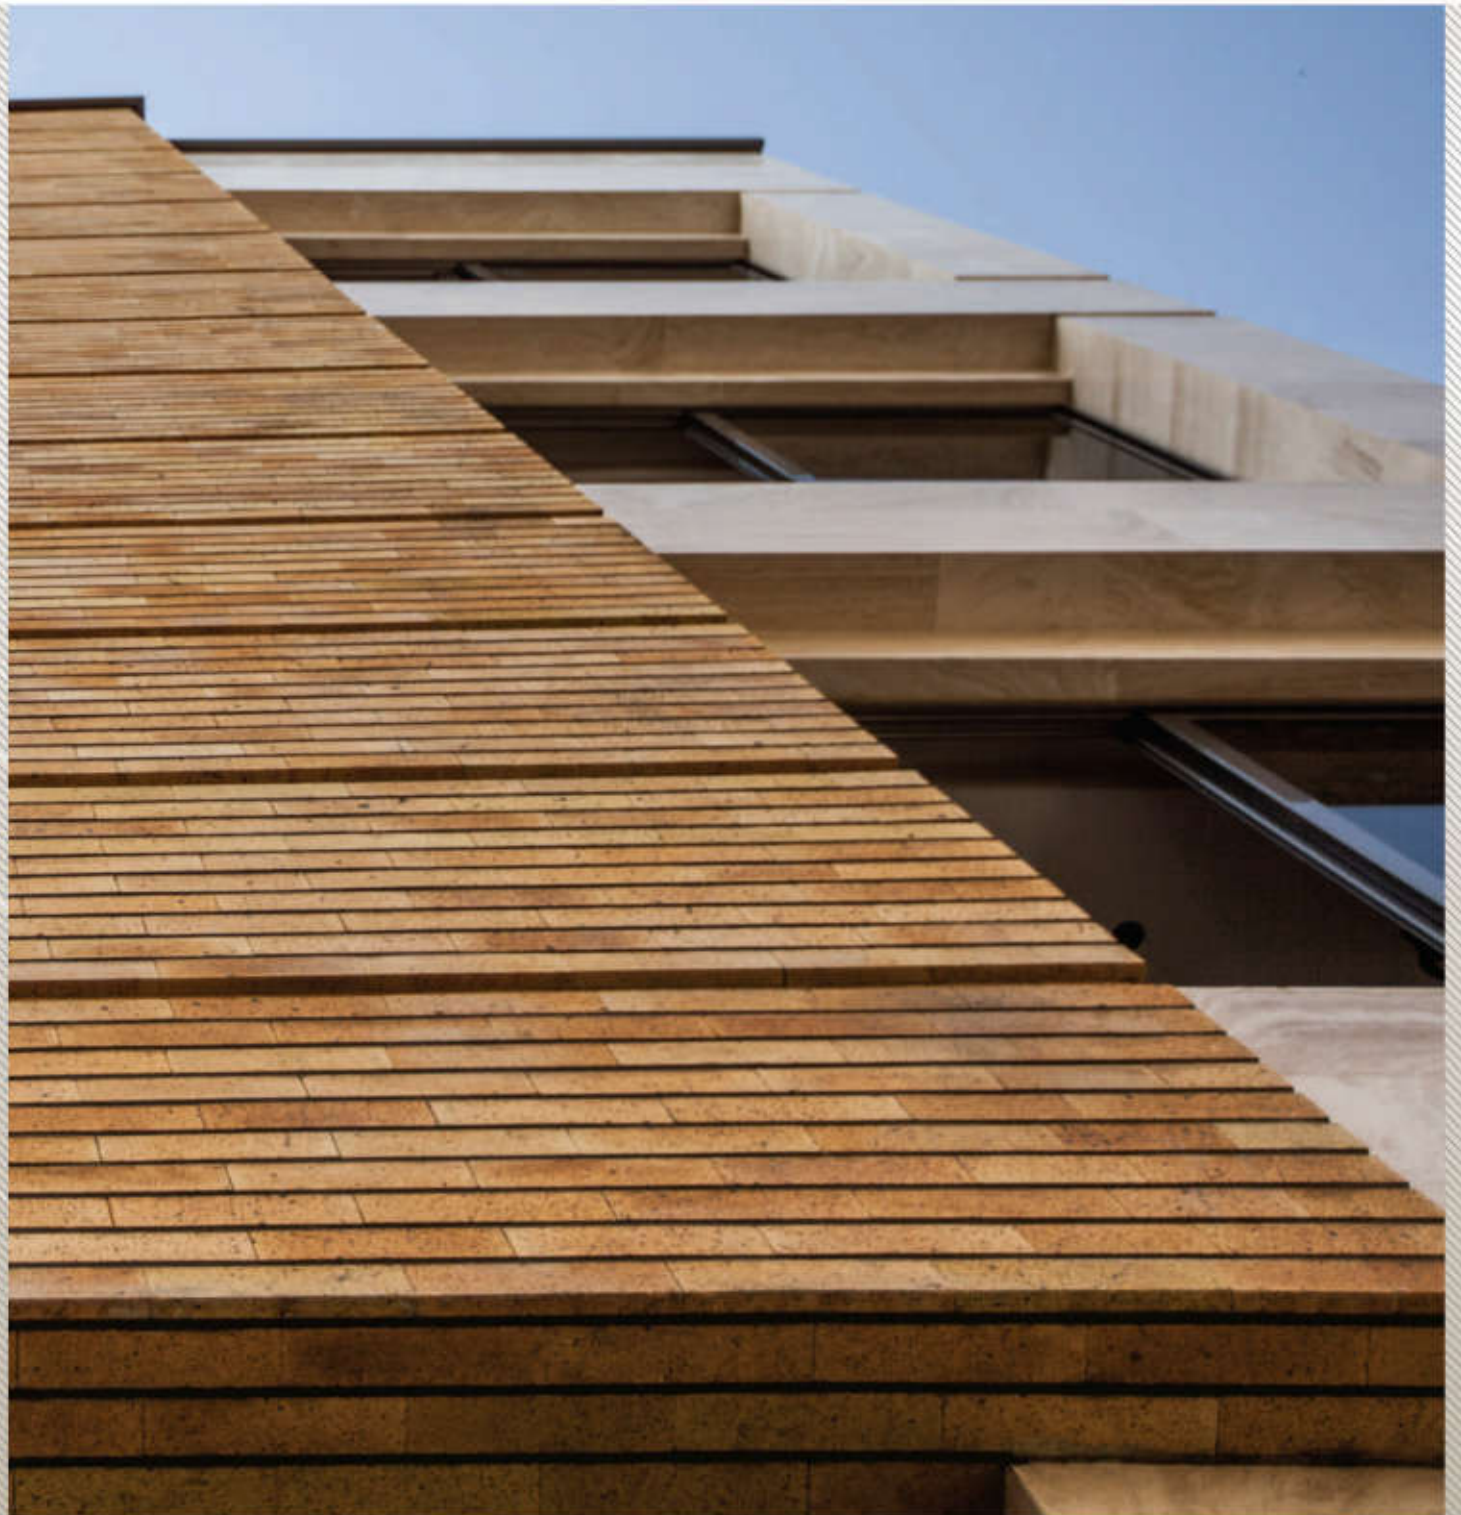

REFRACTORY

BRICKS GROUP

NAME : YELLOW DESIGN
CODE : S080
DIMENSIONS: 55 × 240 × 27