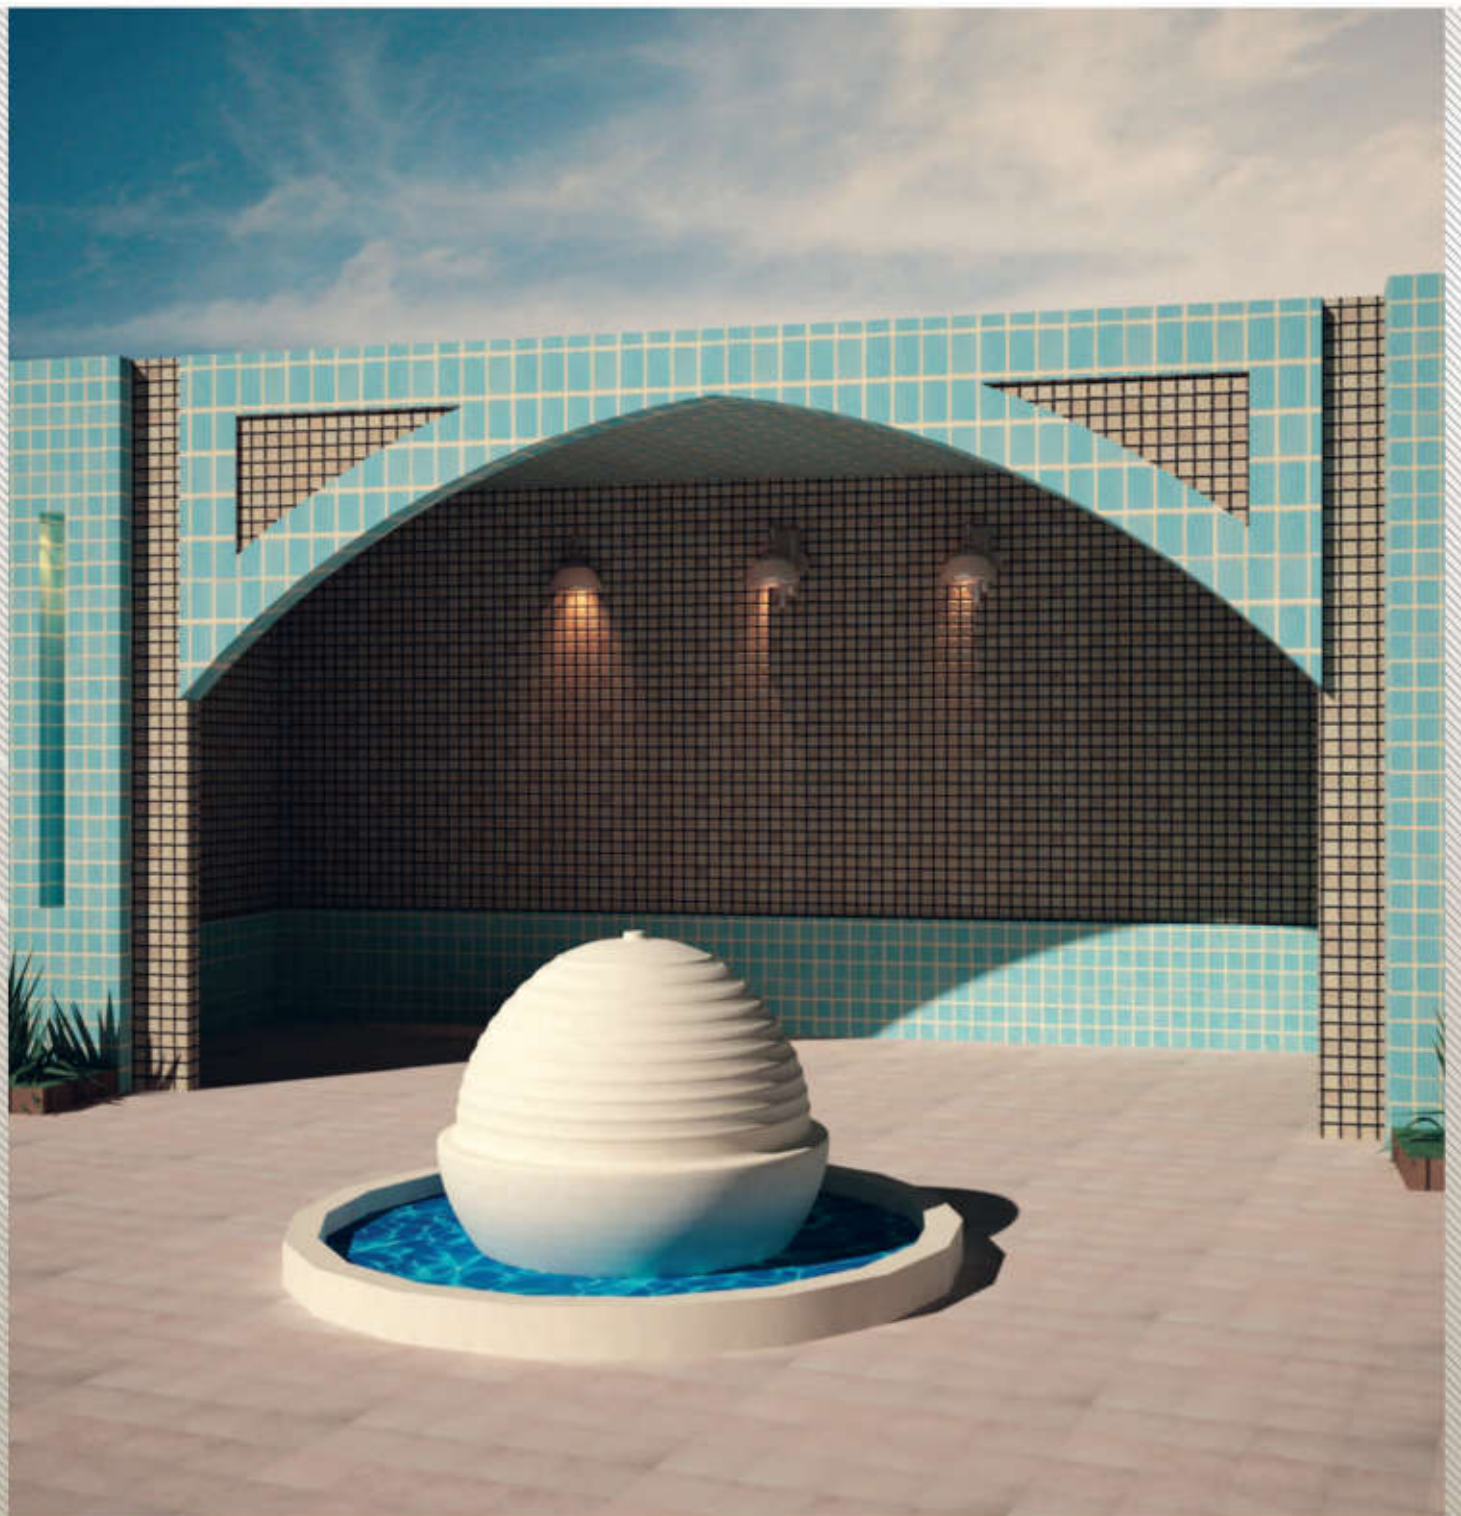

GLAZED

BRICKS GROUP

NAME : AGL5
CODE : A172
DIMENSIONS: 55×220×25

GLAZED

BRICKS GROUP

NAME : AGL10
CODE : A254
DIMENSIONS: 100×100×25

GLAZED

BRICKS GROUP

NAME : AGL 20
CODE : A255
DIMENSIONS: 200 × 200 × 25

GLAZED

BRICKS GROUP

NAME : AGLRB20
CODE : A396
DIMENSIONS: 200 × 200 × 25