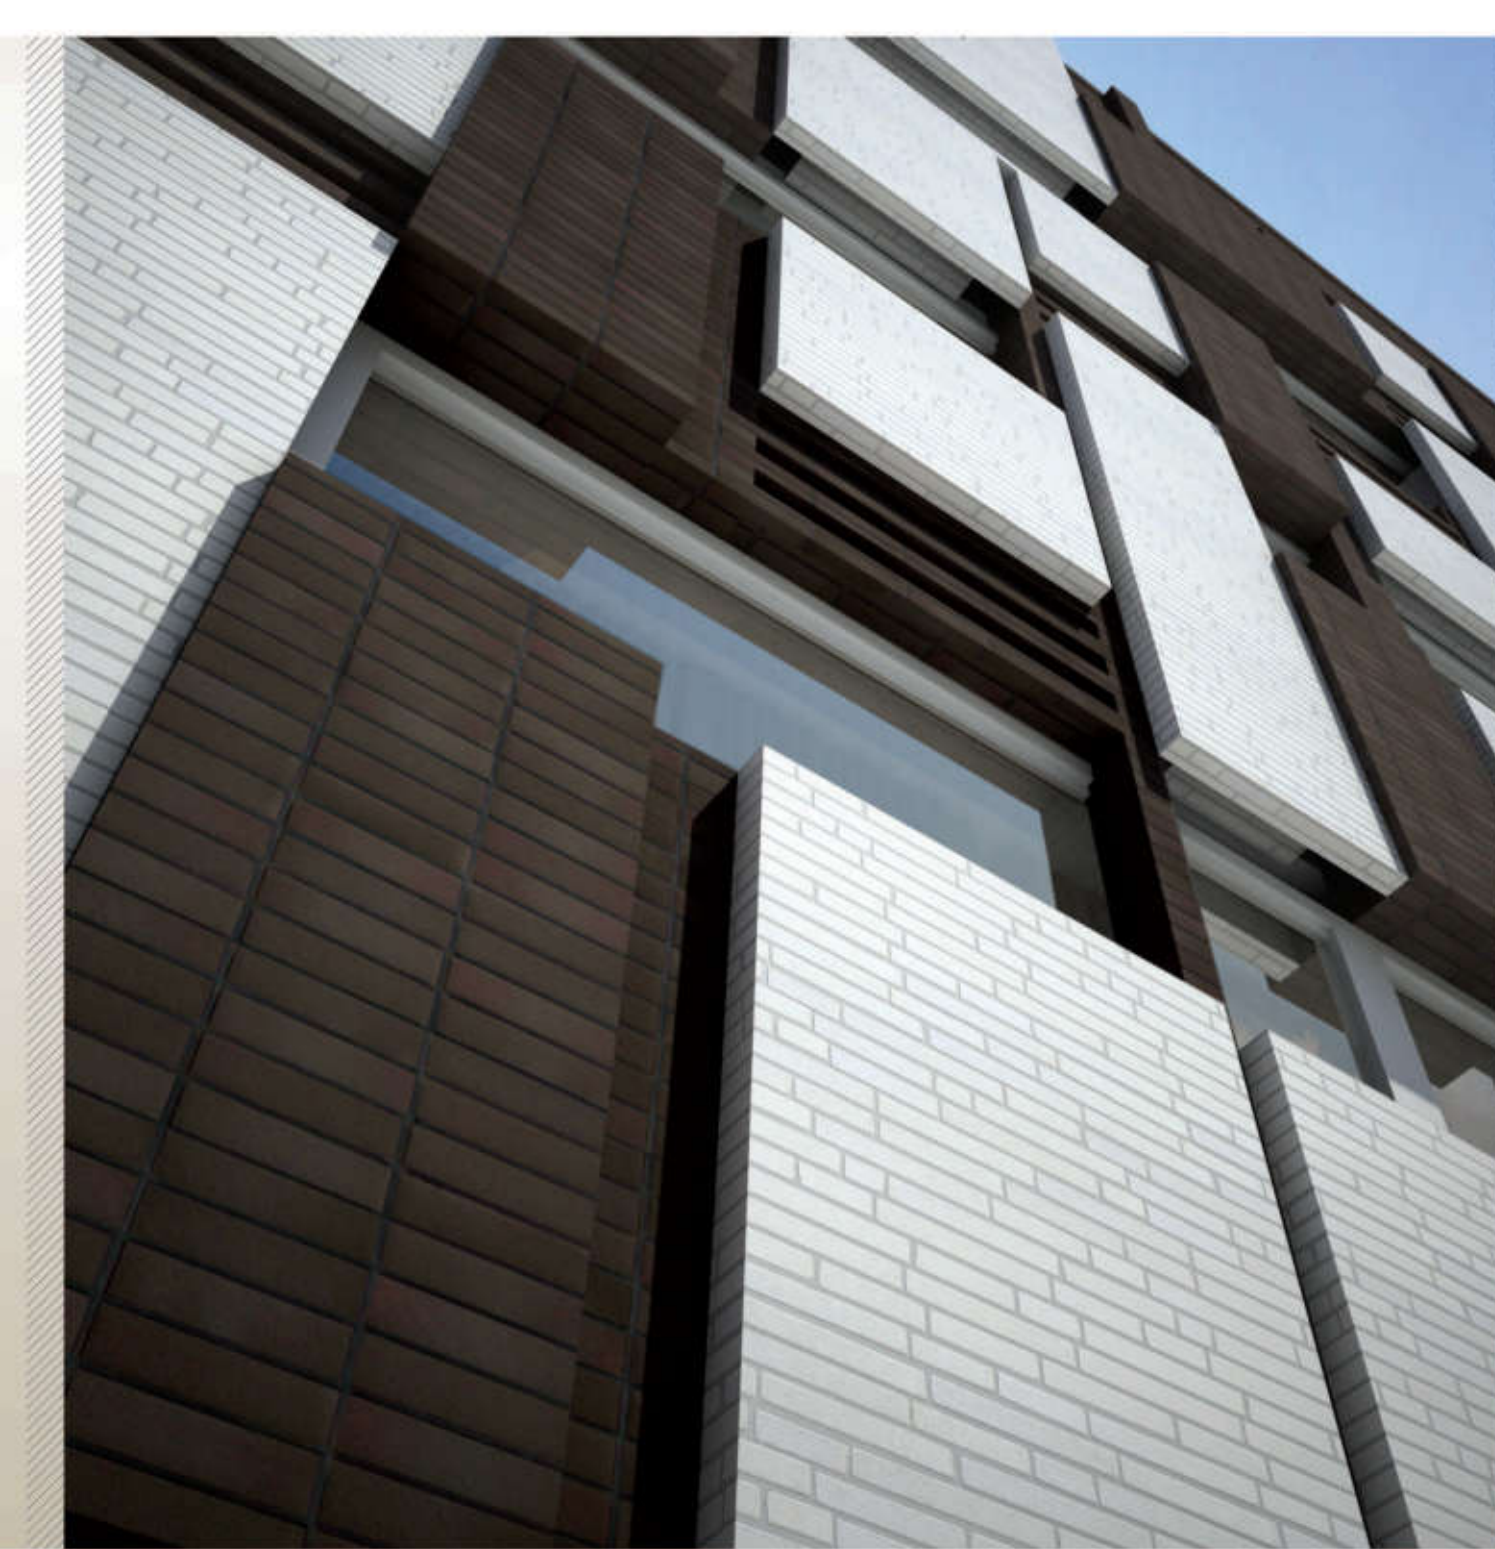

RUSTIC

BRICKS GROUP