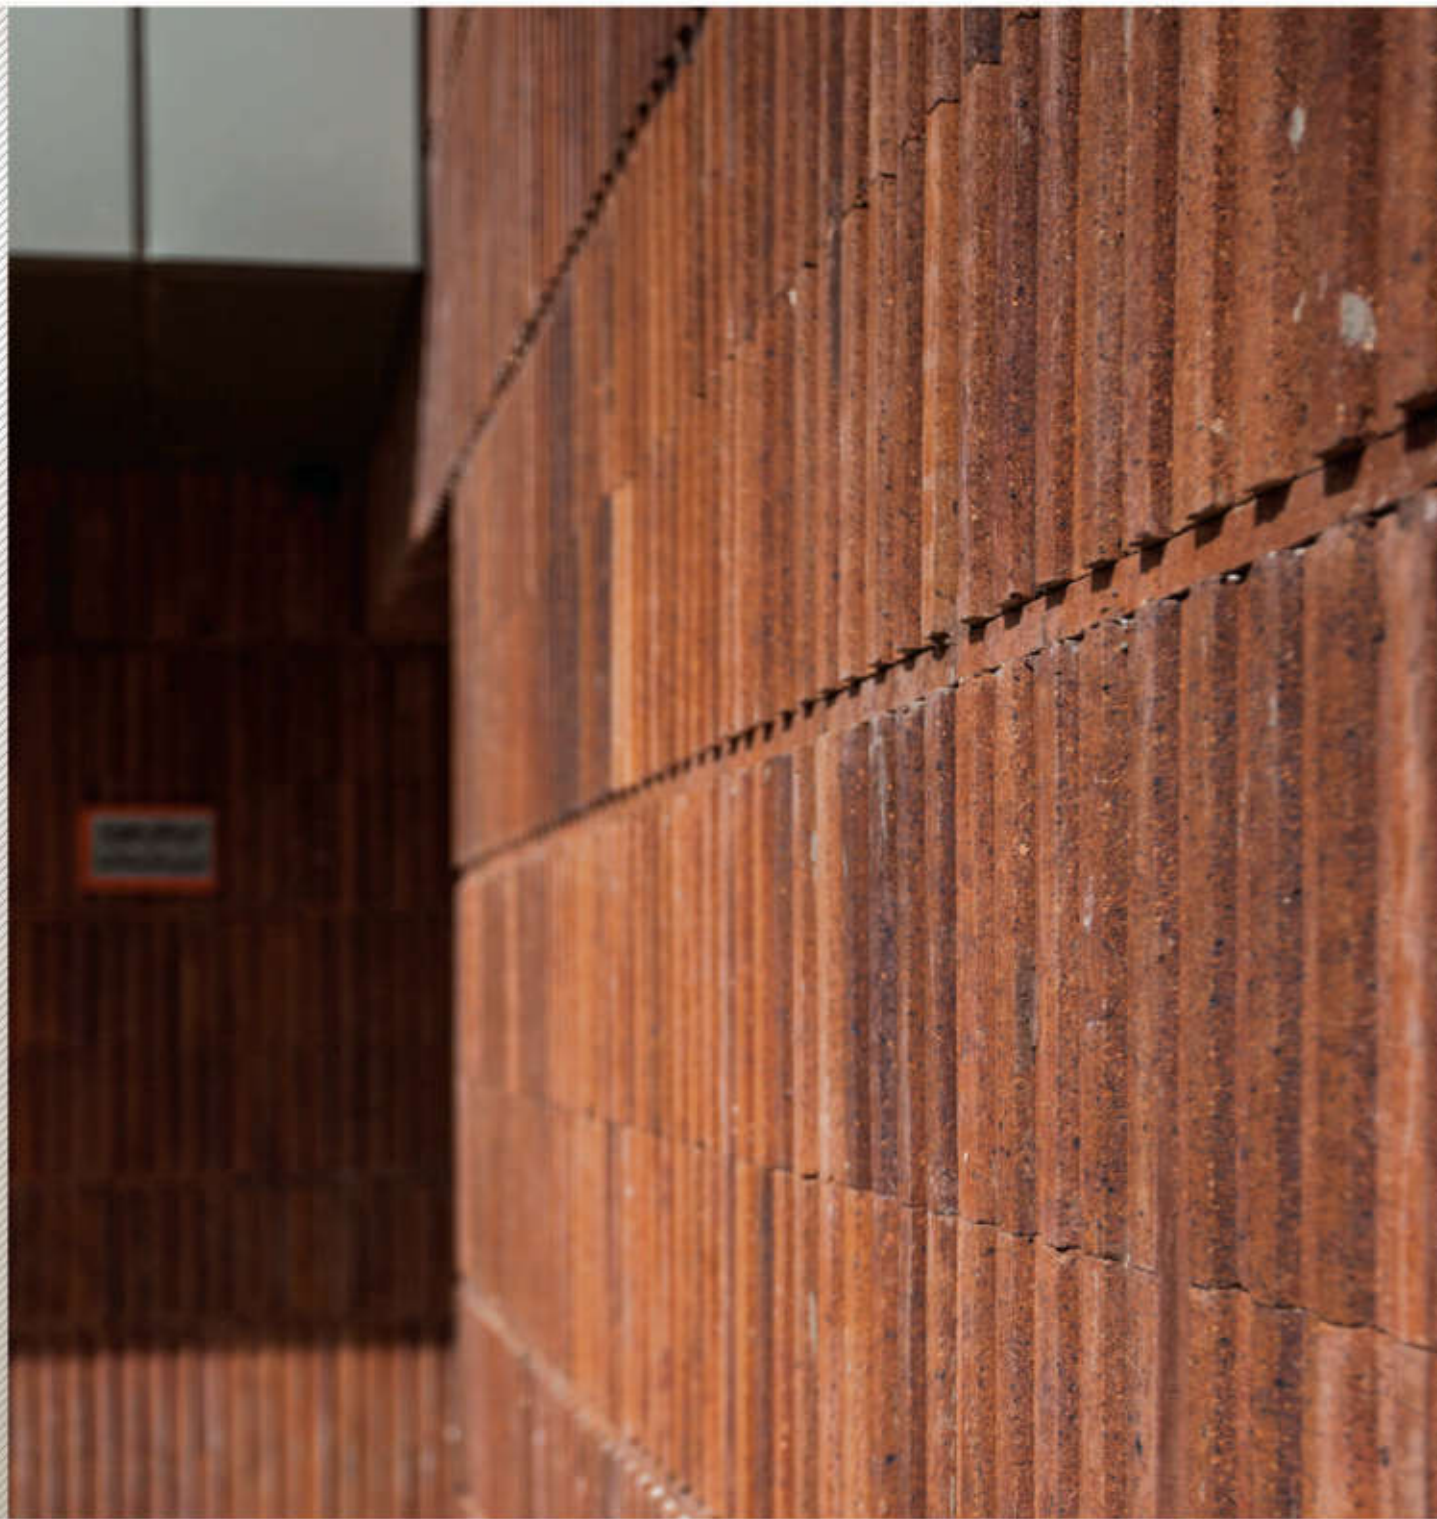

TILE

BRICKS GROUP

NAME : W4-WRMAHOGANY
CODE : W4R382
DIMENSIONS: 40 × 400 × 25

CORRUGATED
Honesty, Integrity and Vision

GODAZEHAYE AZARIN ASIA

CORRUGATED
BRICKS GROUP

CORRUGATED BRICKS GROUP

NAME : KNS7
CODE : K056
DIMENSIONS: 33 × 300 × 27