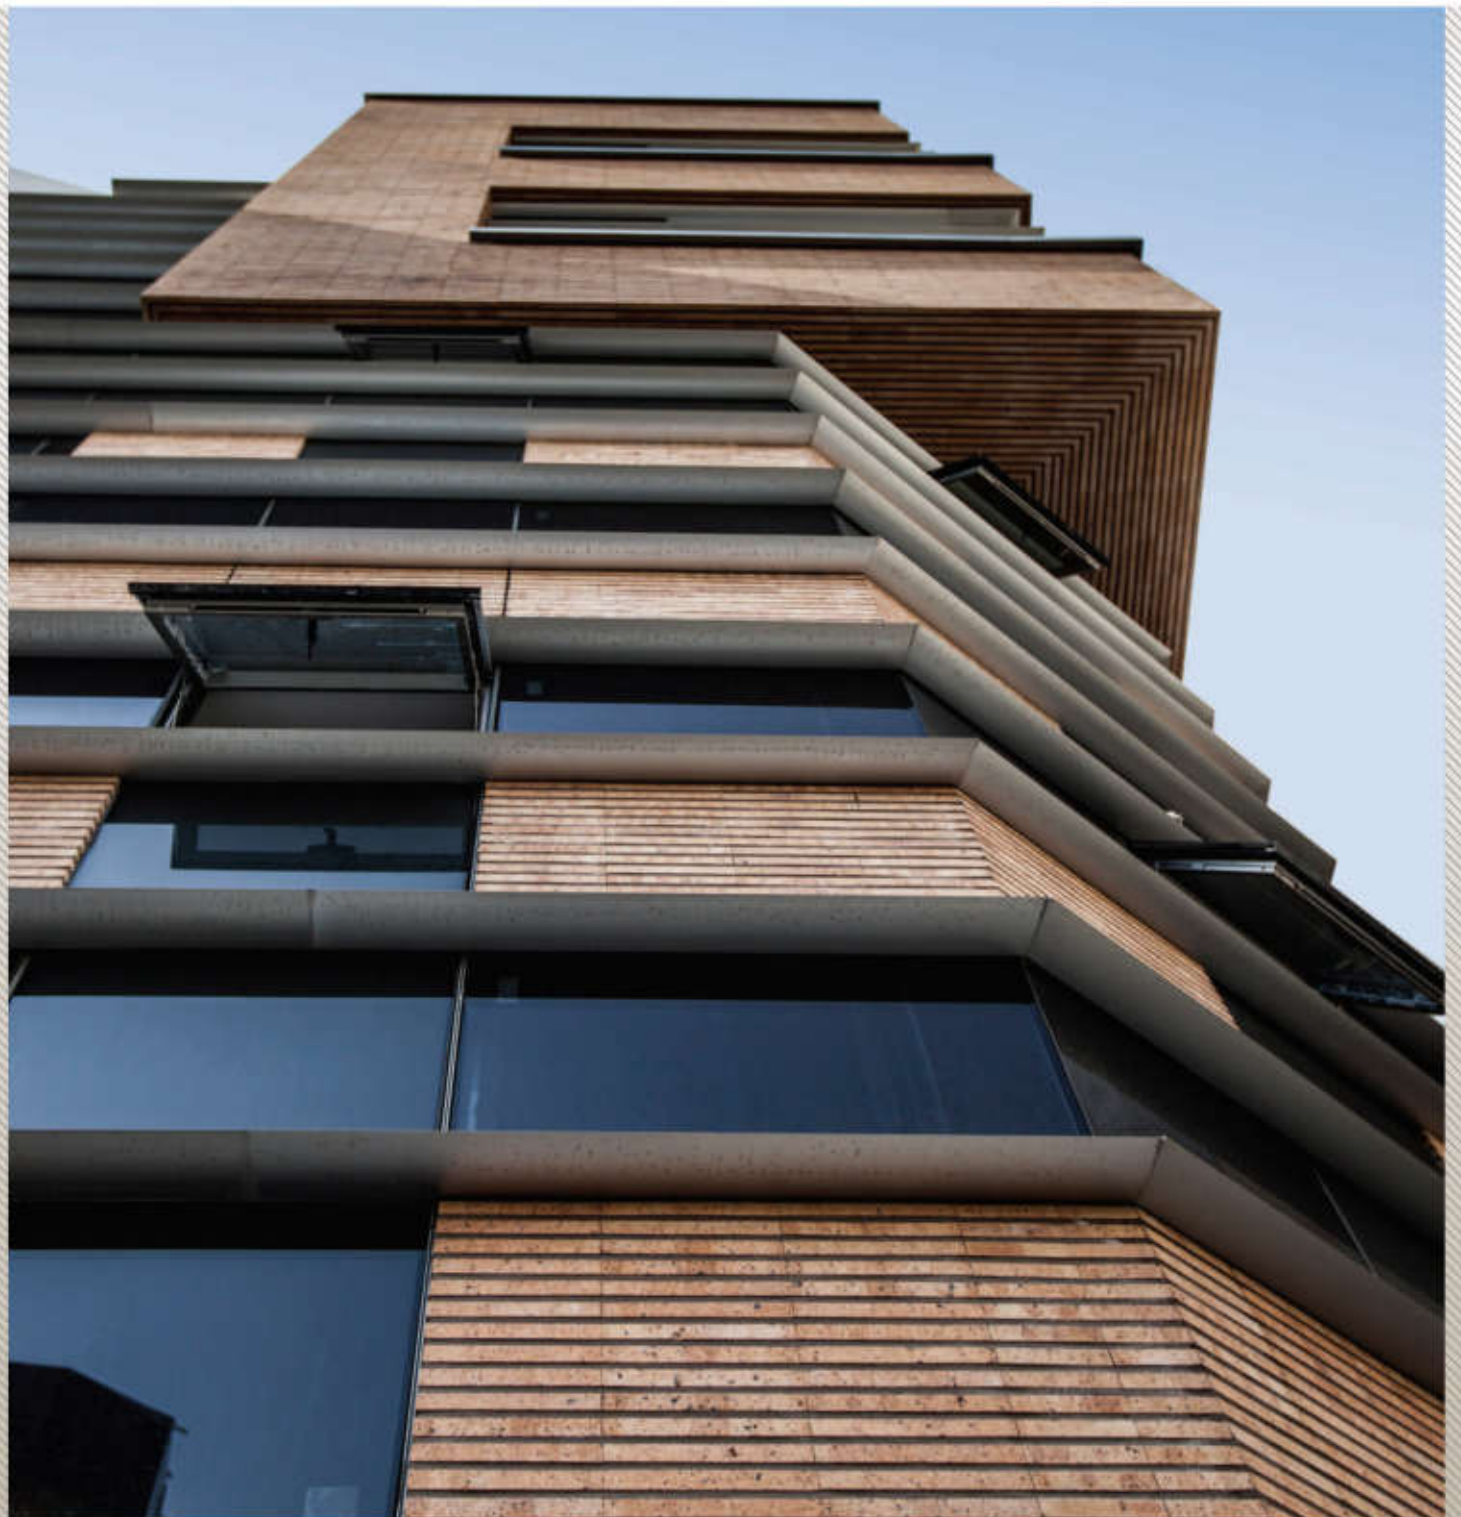

CORRUGATED BRICKS GROUP

NAME : KNS5
CODE : K057
DIMENSIONS: 26×240×27